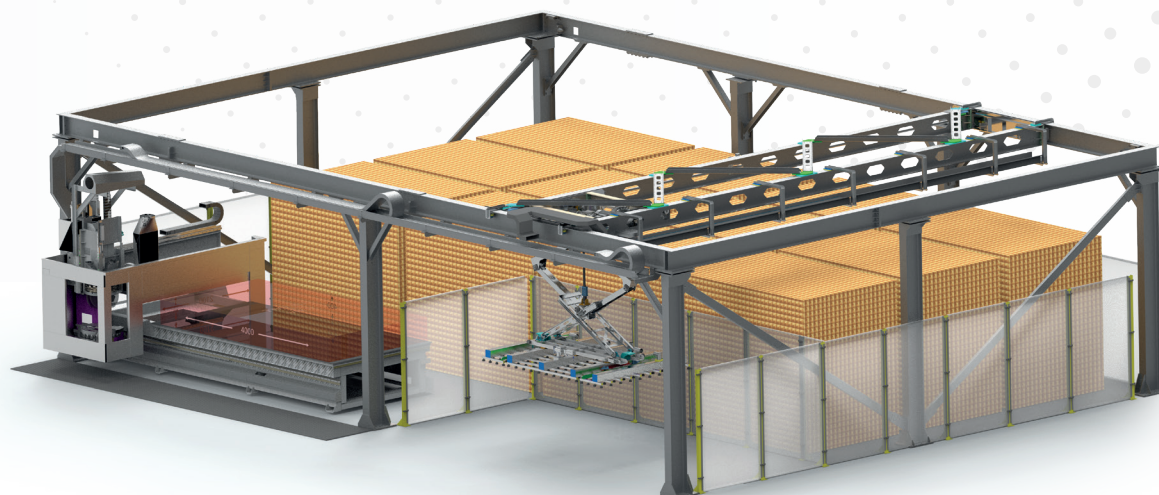

RIERGE

NUMERIC CONTROL
MACHINERY **SOLUTIONS**

TODAY IS THE FUTURE

PANEL

ALFA
MEGA-M 5 EJES
LINEA NESTING
LINEA NESTING 4021-5
EASYNEST 40-G
EASYNEST EVOLUTION
MEGA 40-G
MEGA 30-5

PUERTAS | DOORS

EASYNEST COMBI
FAST DOOR
NT DOOR 2.0
FASTDOOR 25
MECADOOR
EASYCERC
MECACERC 2.0
PROGRESS DOOR
MECADOOR 2.3
PORTEMAK
FERRAMAK
FERRADOOR

MACIZO | MASIVE

MML
MM 5000-D
MM
JST-M

ALUMINIO | ALUMINIUM

ALUFAST 40
ALUFAST 70-G
JST-100 30-G
ALUFAST 70-5

ESPECIALES | SPECIAL

MM 3000
ALUFAST 130
SJN 3015
SJN

GOLIATH
ALMACÉN INTELIGENTE
SMART WAREHOUSE

MECACERC 2.0 LINE

PANEL

ALFA

EASYNEST 40-G

MEGA-M 5 EJES

EASYNEST EVOLUTION

LINEA NESTING

MEGA 40-G

LINEA NESTING 4021-5

MEGA 30-5

EASYNEST COMBI

MECADOOR

FAST DOOR

EASYCERC

NT DOOR 2.0

MECACERC 2.0