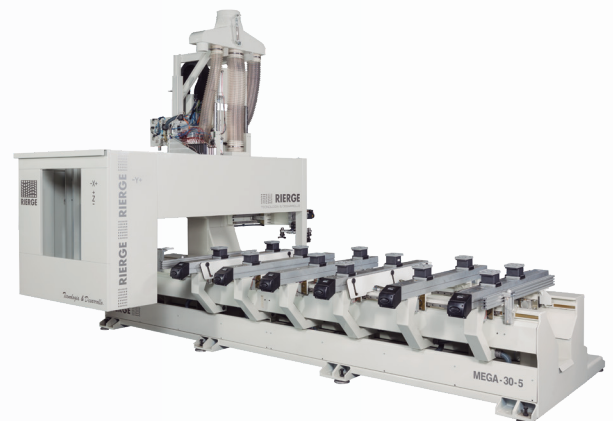

MECACERC 2.0 LINE

PANEL

ALFA

EASYNEST 40-G

MEGA-M 5 EJES

EASYNEST EVOLUTION

LINEA NESTING

MEGA 40-G

LINEA NESTING 4021-5

MEGA 30-5

EASYNEST COMBI

MECADOOR

FAST DOOR

EASYCERC

NT DOOR 2.0

MECACERC 2.0

FASTDOOR 25

PROGRESS DOOR

MECADOOR 2.3

MML

PORTEMAK

MM 5000-D

FERRAMAK

MM