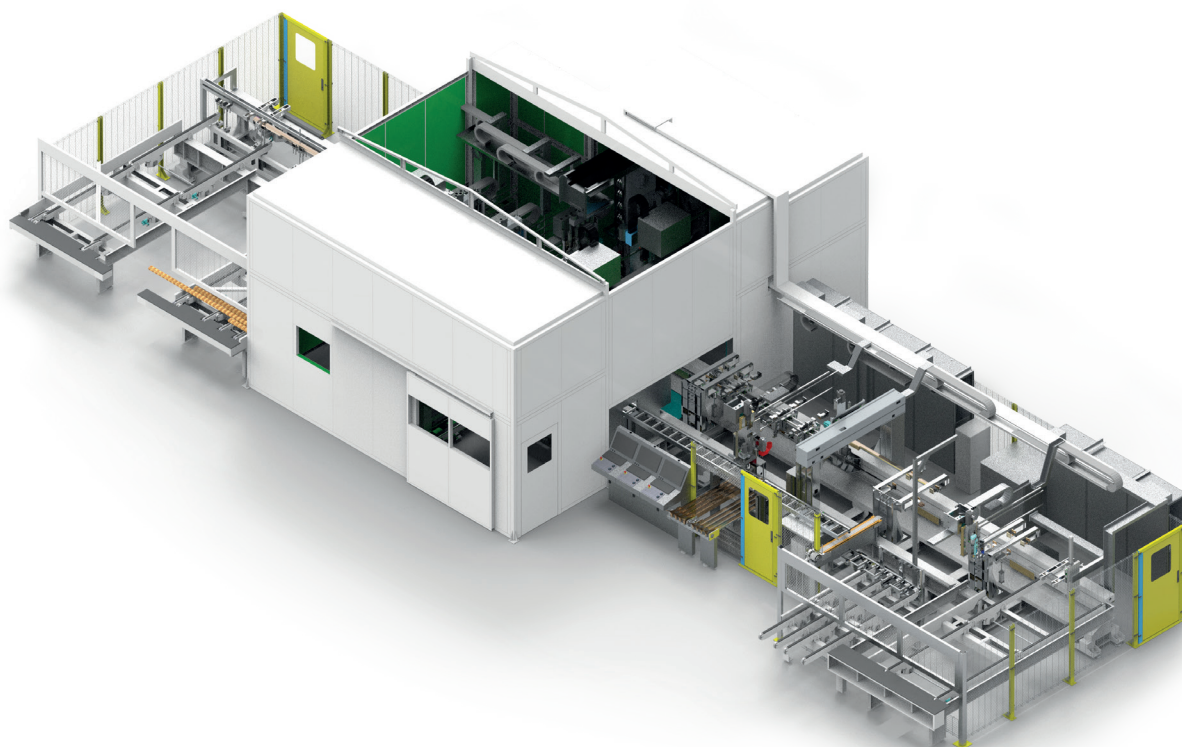

RIERGE

NUMERIC CONTROL
MACHINERY **SOLUTIONS**

TODAY IS THE FUTURE

PANEL

ALFA
MEGA-M 5 EJES
LINEA NESTING
LINEA NESTING 4021-5
EASYNEST 40-G
EASYNEST EVOLUTION
MEGA 40-G
MEGA 30-5

PUERTAS | DOORS

EASYNEST COMBI
FAST DOOR
NT DOOR 2.0
FASTDOOR 25
MECADOOR
EASYCERC
MECACERC 2.0
PROGRESS DOOR
MECADOOR 2.3
PORTEMAK
FERRAMAK
FERRADOOR

MACIZO | MASIVE

MML
MM 5000-D
MM
JST-M

ALUMINIO | ALUMINIUM

ALUFAST 40
ALUFAST 70-G
JST-100 30-G
ALUFAST 70-5

ESPECIALES | SPECIAL

MM 3000
ALUFAST 130
SJN 3015
SJN

GOLIATH
ALMACÉN INTELIGENTE
SMART WAREHOUSE

MECACERC 2.0 LINE

PANEL

ALFA

EASYNEST 40-G

MEGA-M 5 EJES

EASYNEST EVOLUTION

LINEA NESTING

MEGA 40-G

LINEA NESTING 4021-5

MEGA 30-5

EASYNEST COMBI

MECADOOR

FAST DOOR

EASYCERC

NT DOOR 2.0

MECACERC 2.0