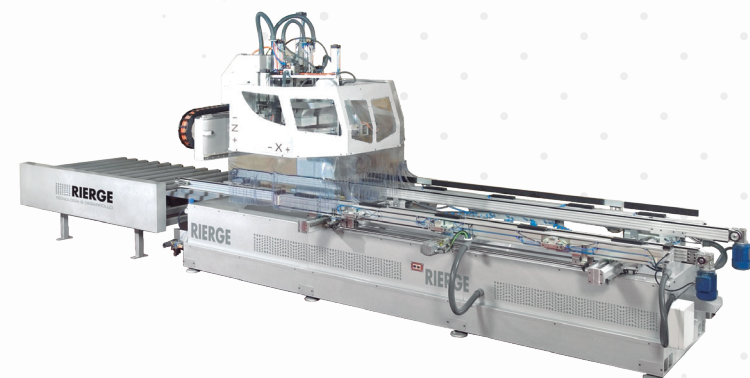

MECACERC 2.0 LINE

PANEL

ALFA

EASYNEST 40-G

MEGA-M 5 EJES

EASYNEST EVOLUTION

LINEA NESTING

MEGA 40-G

LINEA NESTING 4021-5

MEGA 30-5

EASYNEST COMBI

MECADOOR

FAST DOOR

EASYCERC

NT DOOR 2.0

MECACERC 2.0

FASTDOOR 25

PROGRESS DOOR

MECADOOR 2.3

MML

PORTEMAK

MM 5000-D

FERRAMAK

MM